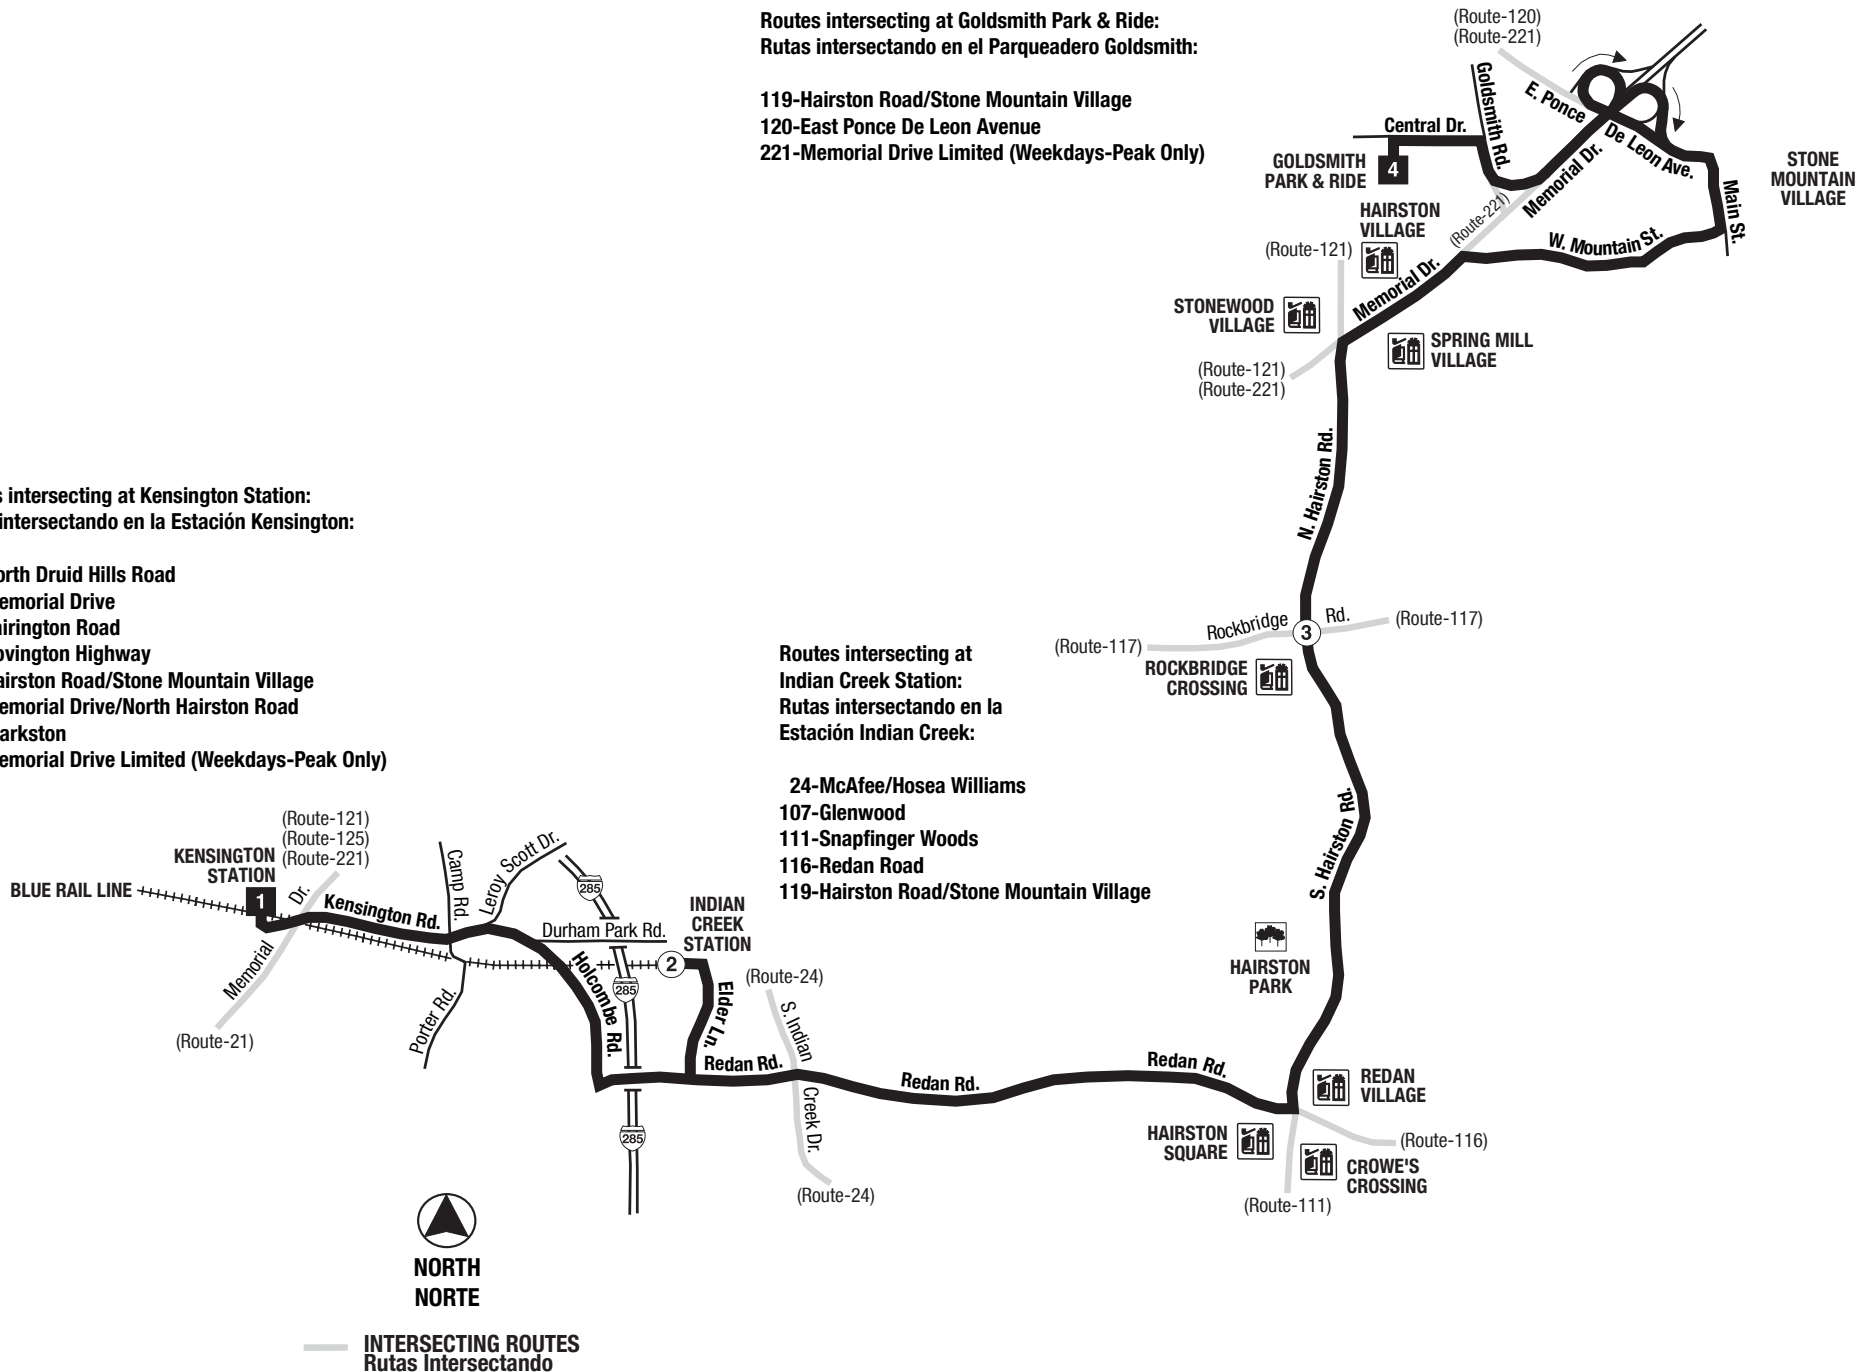

**Routes intersecting at Goldsmith Park & Ride:
Rutas intersectando en el Parquedero Goldsmith:**

- 119-Hairston Road/Stone Mountain Village
- 120-East Ponce De Leon Avenue
- 221-Memorial Drive Limited (Weekdays-Peak Only)

**Routes intersecting at Kensington Station:
Rutas intersectando en la Estación Kensington:**

- 8-North Druid Hills Road
- 21-Memorial Drive
- 86-Fairington Road
- 115-Covington Highway
- 119-Hairston Road/Stone Mountain Village
- 121-Memorial Drive/North Hairston Road
- 125-Clarkston
- 221-Memorial Drive Limited (Weekdays-Peak Only)

**Routes intersecting at Indian Creek Station:
Rutas intersectando en la Estación Indian Creek:**

- 24-McAfee/Hosea Williams
- 107-Glenwood
- 111-Snapfinger Woods
- 116-Redan Road
- 119-Hairston Road/Stone Mountain Village

— INTERSECTING ROUTES
Rutas Intersectando